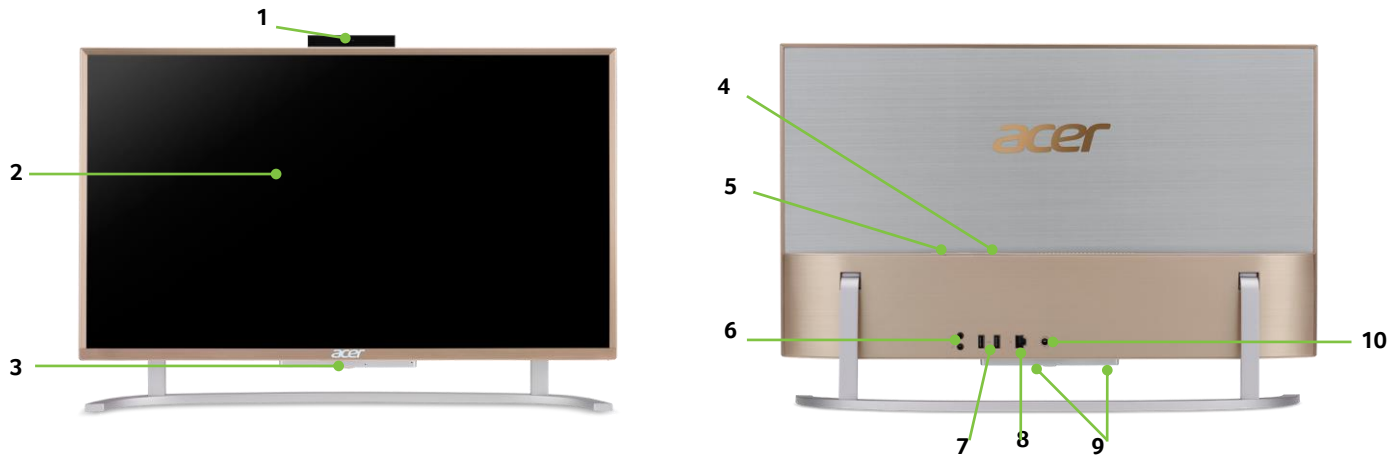

Product views	<ol style="list-style-type: none"> 1. Webcam 2. 23.8" display 3. Power button 4. Card reader 	<ol style="list-style-type: none"> 5. Two USB 3.0 ports 6. Audio jacks 7. Two USB 2.0 ports 8. Ethernet (RJ-45) port 	<ol style="list-style-type: none"> 9. Antenna 10. Power jack (DC-in)
Operating system^{1,2}	Windows 10 Home 64-bit FreeDOS™ Linpus Simple Linux		
CPU and chipset¹	Intel® Core™ i3-6100U processor, Intel® HD Graphics 520 Intel® Pentium® processors, Intel® HD Graphics 510		
Memory^{1,3,4}	8 GB / 4 GB DDR4 2133 MHz soDIMM • Up to 8 GB of Single-channel DDR4 2133 MHz		
Storage^{1,5}	Hard disk drive • 2 TB / 500 GB 2.5-inch 5400 RPM • 1 TB 2.5-inch 5400 RPM, 9.5 mm high		
Display	Touch support: No Size (Inches): 23.8" or 21.5" Display max resolution: 1920 x 1080 Backlight: LED Brightness (cd/m ²): 250 nits Aspect ratio: 16:9		
Audio	Built-in stereo speakers		
Webcam	1 MP HD USB external webcam		
Communication	WLAN: 802.11ac/a/b/g/n wireless LAN and Bluetooth® 4.0 LE LAN: Gigabit Ethernet		
Expansion slot(s)	M.2 slot (for WLAN)		
Windows Desktop apps⁶	<ul style="list-style-type: none"> • Acer Care Center • Acer Configuration Manager • Acer Portal • Acer User Experience Program Framework • Accessory Store 	<ul style="list-style-type: none"> • Quick Access • Office 2016 • Acer Drive • abDocs 	<ul style="list-style-type: none"> • abFiles • abMusic (Win10) • abPhoto • McAfee® Internet Security
Dimensions	496.7 (W) x 8 (D) x 338.5 (H) mm (19.56 x 0.31 x 13.33 inches) (C22-760 only) 545.3 (W) x 8 (D) x 364.3 (H) mm (21.47 x 0.31 x 14.34 inches) (C24-760 only)		
Hinge	Panel Tiltable from -5° to 20°		
Power supply and adapter	3-pin 65 W adapter		
System compliance	ENERGY STAR® RoHS		
Options and accessories	USB keyboard and mouse		
Certification	BSMI CE FCC CB		
1.	Specifications vary depending on model.	5.	1 GB is 1 billion bytes, 1 TB is 1000 GB. Actual formatted capacity is less and may vary depending on preloaded materials and operating environment. Recovery Management uses a portion of the stated hard disk capacity as dedicated backup space.
2.	64-bit software is required to enjoy the advantages of 64-bit processing.	6.	Bundled software may vary depending on hardware configuration, OS and regional availability.
3.	A 64-bit operating system is required to enjoy the ultimate performance of 4 GB or higher memory.		
4.	Memory speed may vary, depending on the CPU, chipset or memory fitted.		